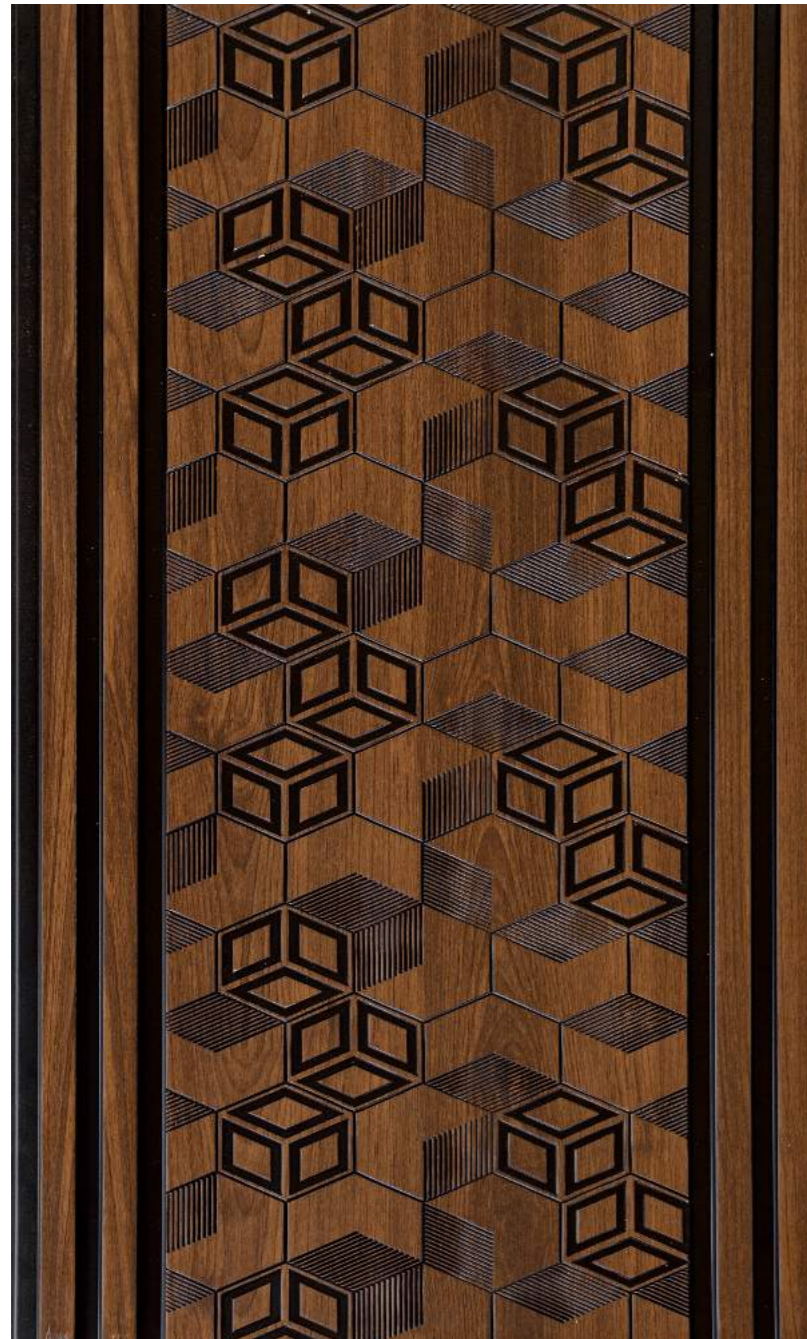

DIMENSIONAL STABILITY

NO FORMALDEHYDE

ECO FRIENDLY

WATER RESISTANCE

TERMITE RESISTANCE

[www.estelladecor.in](http://www.estelladecor.in)

DESIGN NAME : **A-008**  
SIZE :- 310 X 2440 MM | THICKNESS :- 7 MM

HIGH STRENGTH