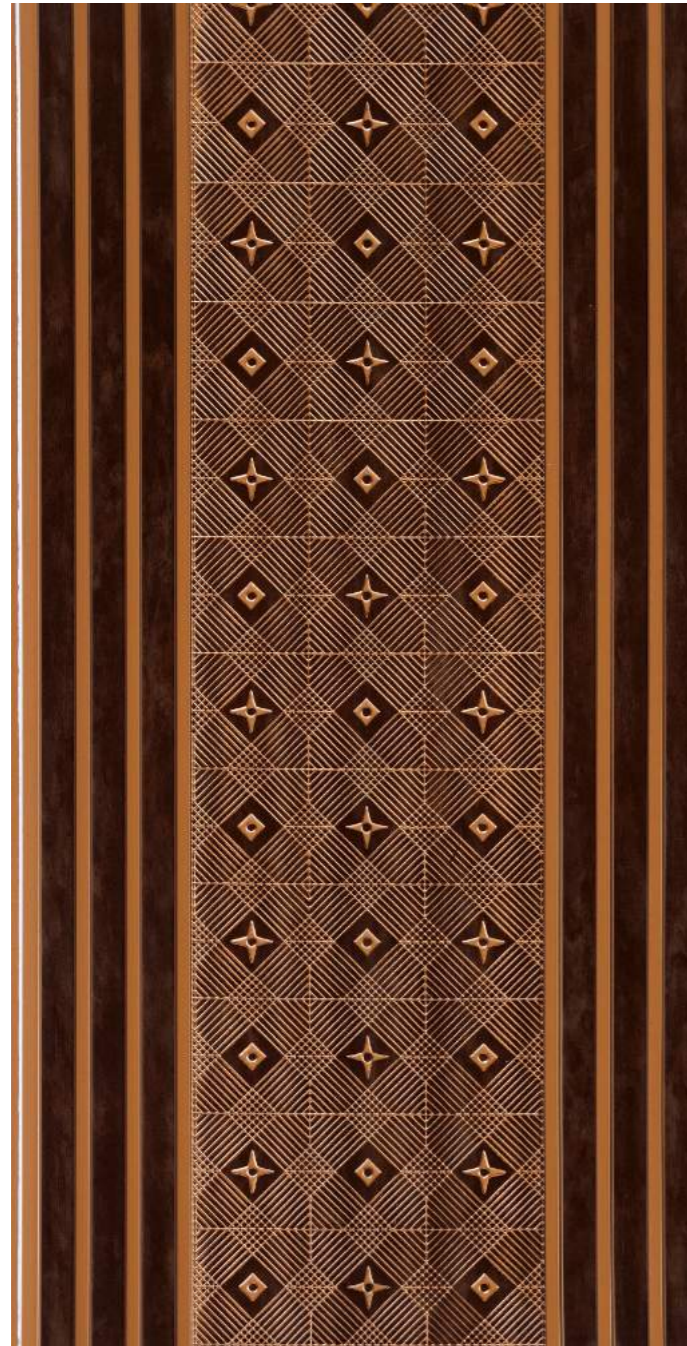

DIMENSIONAL STABILITY

NO FORMALDEHYDE

ECO FRIENDLY

WATER RESISTANCE

TERMITE RESISTANCE

[www.estelladecor.in](http://www.estelladecor.in)

DESIGN NAME : **B-007**

SIZE :- 310 X 2440 MM | THICKNESS :- 7 MM