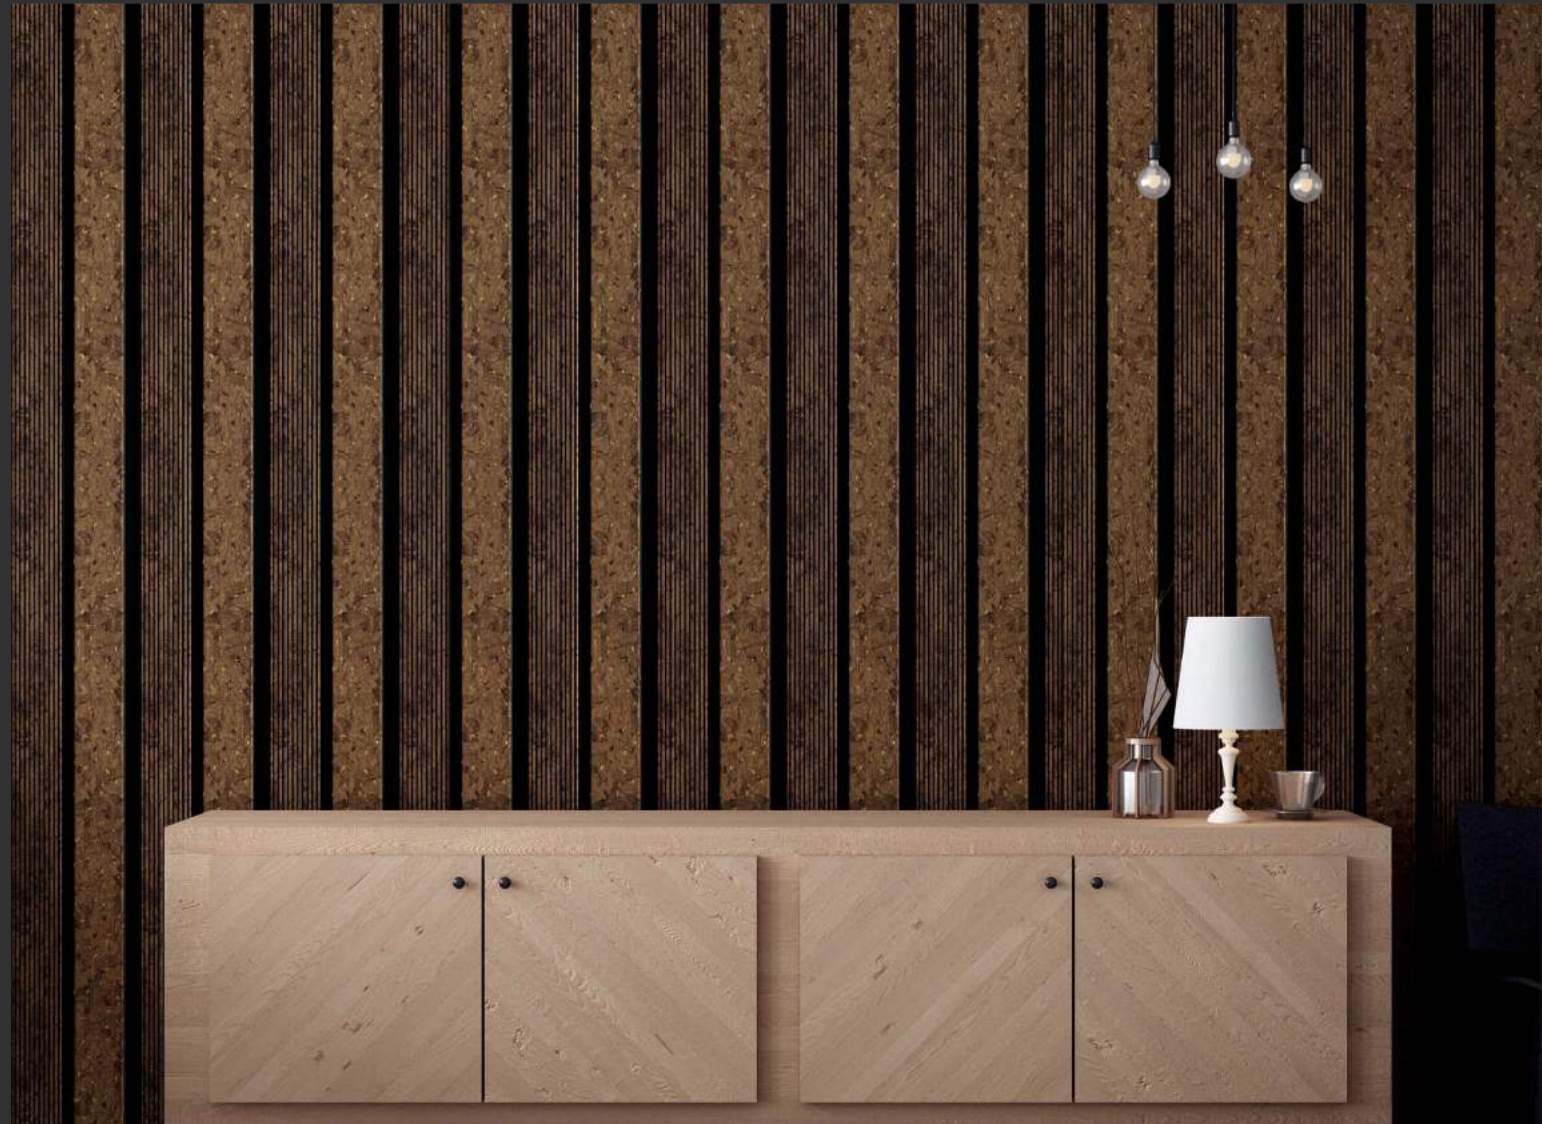

HIGH
STRENGTH

EASY
MAINTENANCE

THERMAL
RESISTANCE

DIMENSIONAL
STABILITY

NO
FORMALDEHYDE

ECO
FRIENDLY

WATER
RESISTANCE

TERMITE
RESISTANCE

ED-1421